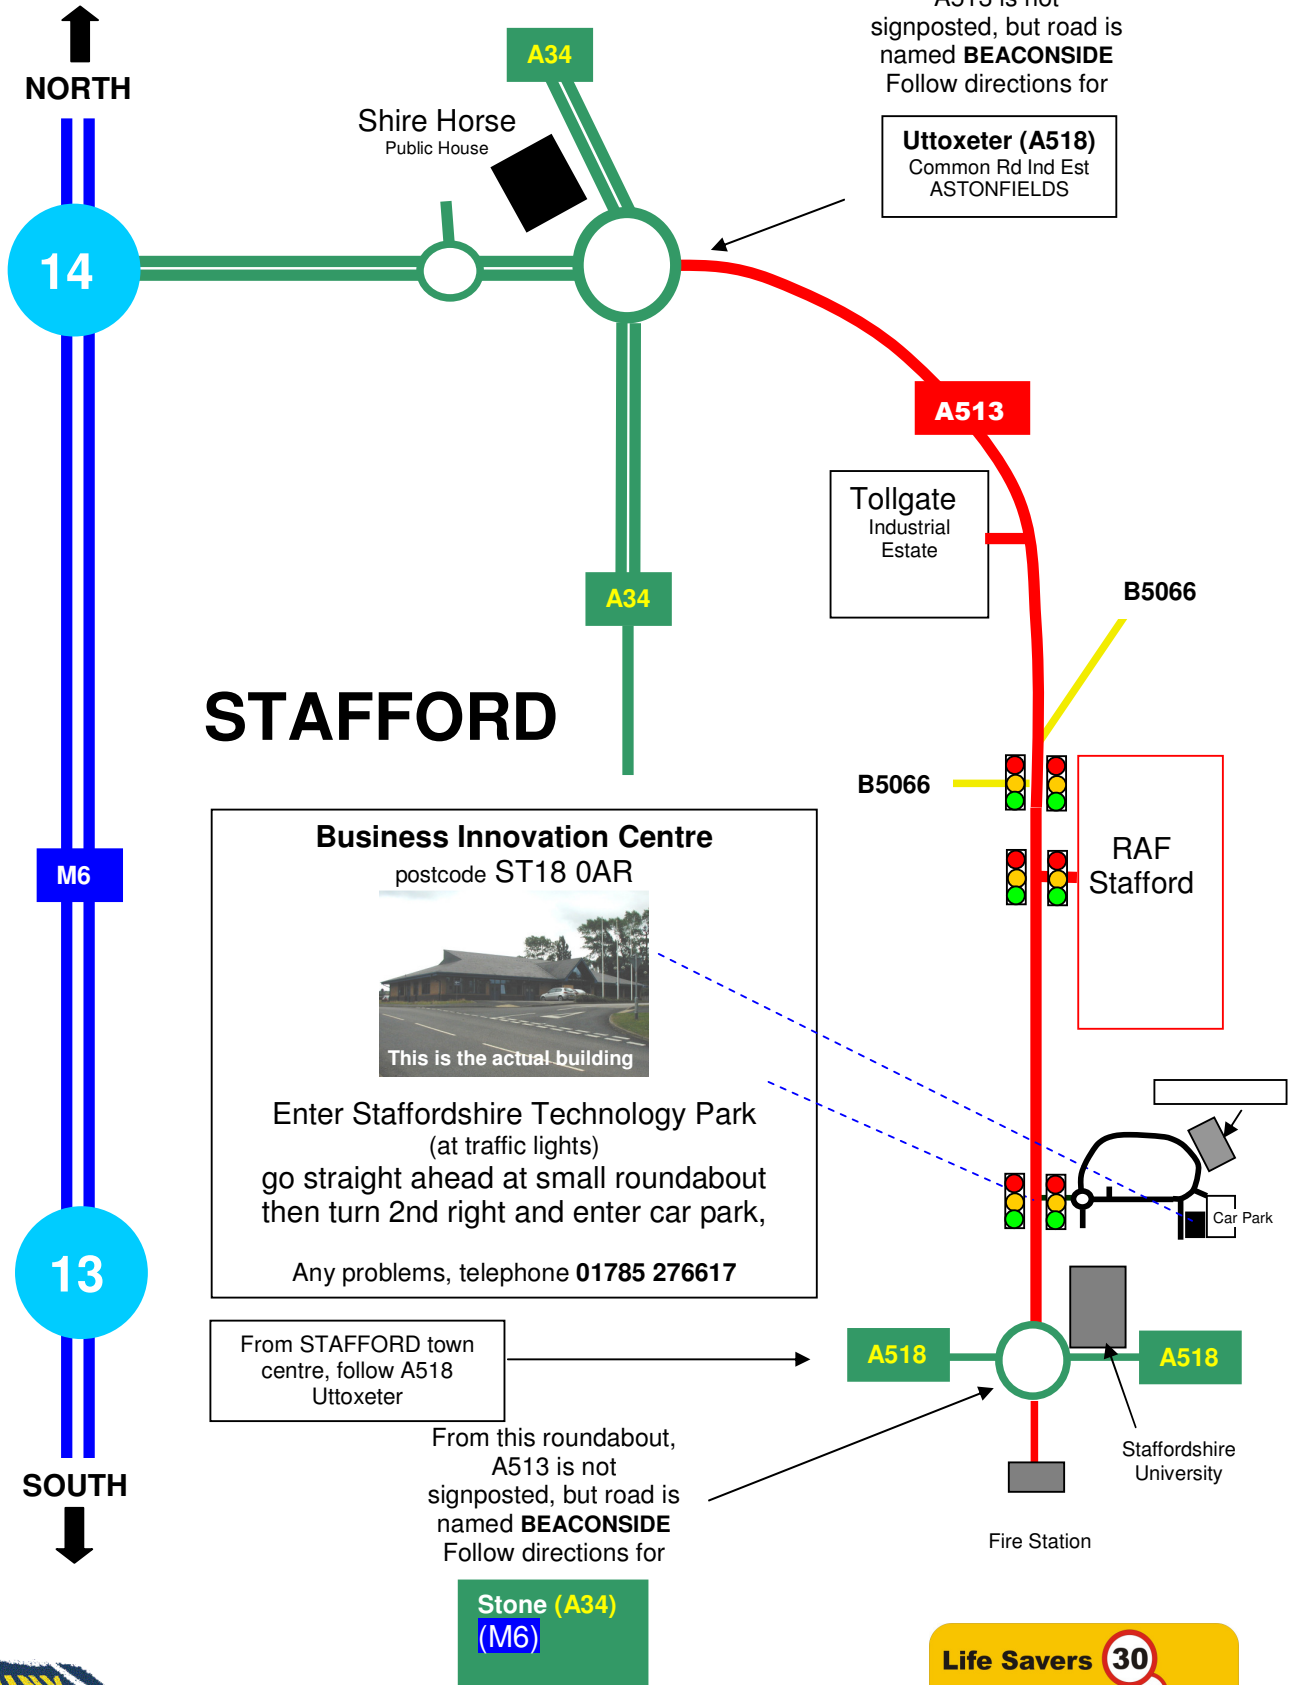

Staffordshire Speed Awareness Course

Venue Location Map
(Not to scale)

From this roundabout, A513 is not signposted, but road is named **BEACONSIDE** Follow directions for

Uttoxeter (A518)
Common Rd Ind Est
ASTONFIELDS

STAFFORD

Business Innovation Centre
postcode ST18 0AR

This is the actual building

Enter Staffordshire Technology Park
(at traffic lights)
go straight ahead at small roundabout
then turn 2nd right and enter car park,

Any problems, telephone **01785 276617**

From STAFFORD town centre, follow A518 Uttoxeter

From this roundabout, A513 is not signposted, but road is named **BEACONSIDE** Follow directions for

Stone (A34)
(M6)

Life Savers On Duty 30 40 50

Staffordshire Casualty Reduction Partnership