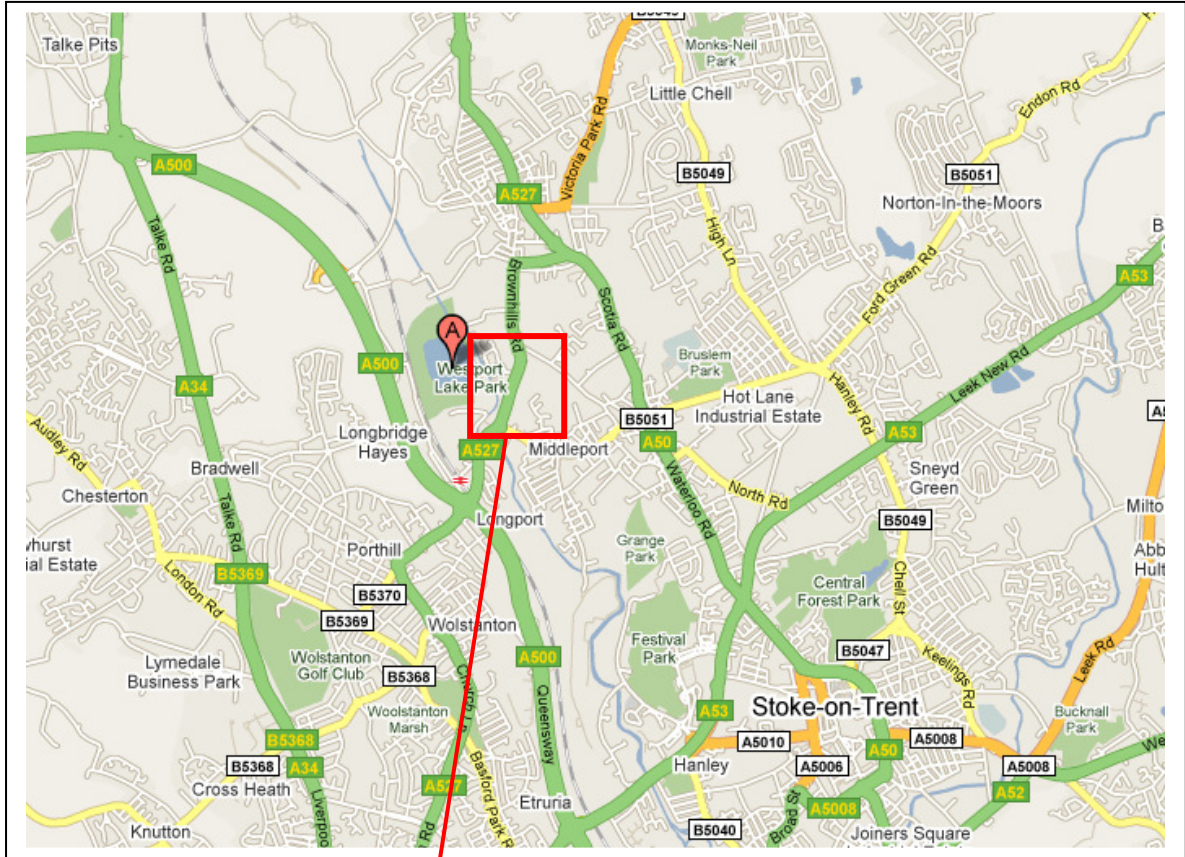

Westport Lake Visitor Centre

Westport Lake Road, Longport, Stoke-on-Trent. ST6 4RZ

The Westport Lake Visitor Centre is situated within the Westport Lake area and is accessed via Westport Lake Road which is off Davenport Street (A527) Longport.

Sat Nav Users

ST6 4RZ

will take you to the visitor centre